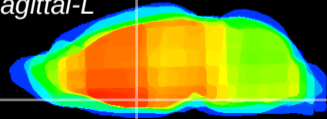

Coronal

Sagittal-R

Sagittal-L

ViBrisM: CX12403
Horizontal

SPa ventral