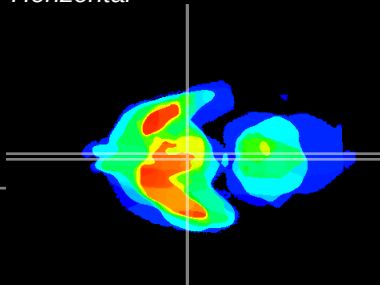

Coronal

Sagittal-R

Sagittal-L

ViBrism: CX12405
Horizontal

Arc