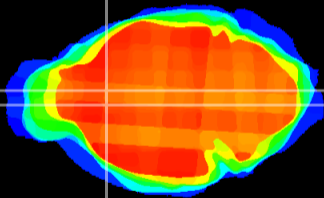

Coronal

Sagittal-R

Sagittal-L

ViBrism: CX12405
Horizontal

LS