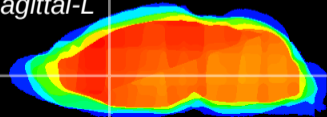

Coronal

Sagittal-R

Sagittal-L

ViBrism: CX12405
Horizontal

LS