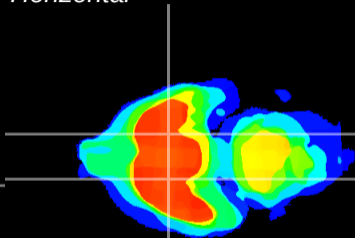

Coronal

Sagittal-R

Sagittal-L

ViBrism: CX12409  
Horizontal

S0