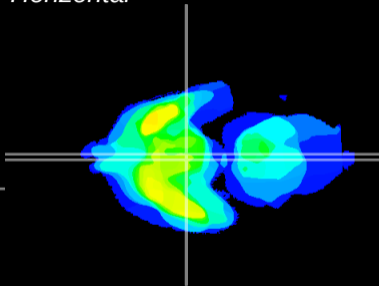

Coronal

Sagittal-R

Sagittal-L

ViBrism: CX12410
Horizontal

Arc