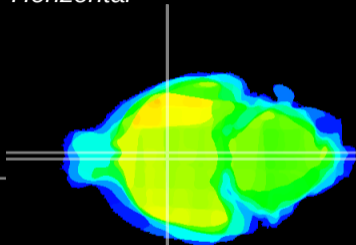

Coronal

Sagittal-R

Sagittal-L

ViBrisM: CX12410
Horizontal

SPa dorsal