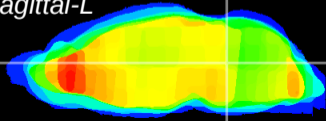

Coronal

Sagittal-R

Sagittal-L

ViBrism: CX12412
Horizontal

Tg