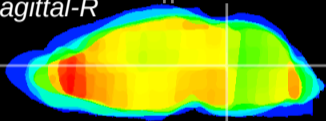

Coronal

Sagittal-R

Sagittal-L

ViBrism: CX12412
Horizontal

Tg