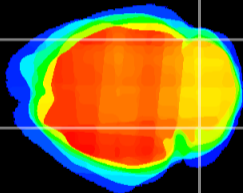

Coronal

Sagittal-R

Sagittal-L

ViBrism: CX12414
Horizontal

Cb lobe