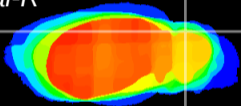

Coronal

Sagittal-R

Sagittal-L

ViBrism: CX12414
Horizontal

Cb lobe