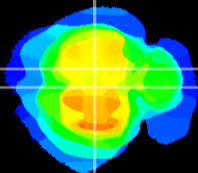

Coronal

Sagittal-R

Sagittal-L

ViBrism: CX12420
Horizontal

RS