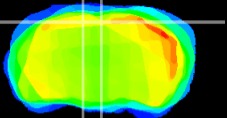

Coronal

Sagittal-R

Sagittal-L

ViBrism: CX12420
Horizontal

RS