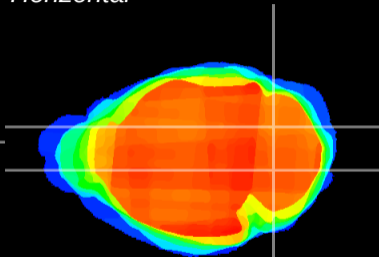

Coronal

Sagittal-R

Sagittal-L

ViBrism: CX12421
Horizontal

Cb nucleus