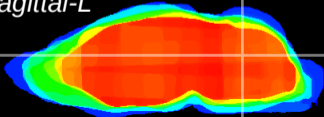

Coronal

Sagittal-R

Sagittal-L

ViBrism: CX12421
Horizontal

Cb nucleus