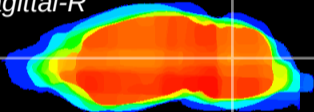

Coronal

Sagittal-R

Sagittal-L

ViBrism: CX12421
Horizontal

Cb nucleus