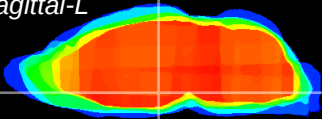

Coronal

Sagittal-R

Sagittal-L

ViBrism: CX12421
Horizontal

DM