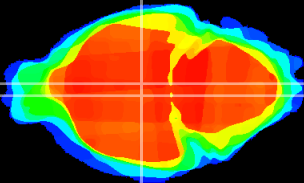

Coronal

Sagittal-R

Sagittal-L

ViBrism: CX12421
Horizontal

DM