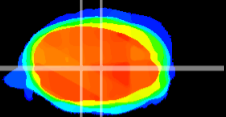

Coronal

Sagittal-R

Sagittal-L

ViBrism: CX12421
Horizontal

MVe