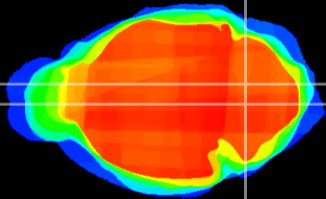

Coronal

Sagittal-R

Sagittal-L

ViBrism: CX12421
Horizontal

MVe