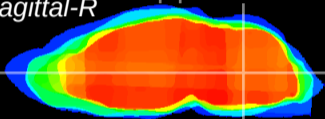

Coronal

Sagittal-R

Sagittal-L

ViBrism: CX12421
Horizontal

MVe