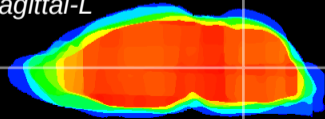

Coronal

Sagittal-R

Sagittal-L

ViBrism: CX12421
Horizontal

MVe