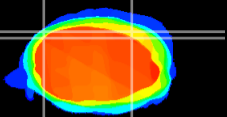

Coronal

Sagittal-R

Sagittal-L

ViBrism: CX12423
Horizontal

Cb lobe