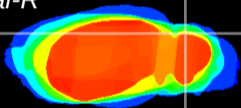

Coronal

Sagittal-R

Sagittal-L

ViBrism: CX12423
Horizontal

Cb lobe