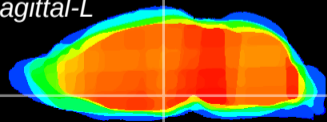

Coronal

Sagittal-R

Sagittal-L

ViBrism: CX12427
Horizontal

DM