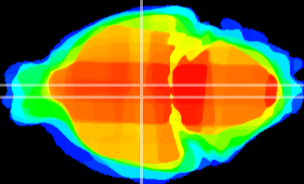

Coronal

Sagittal-R

Sagittal-L

ViBrism: CX12427
Horizontal

DM