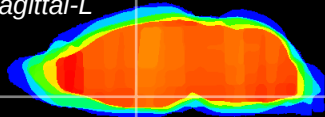

Coronal

Sagittal-R

Sagittal-L

ViBriSm: CX12429
Horizontal

SPa dorsal