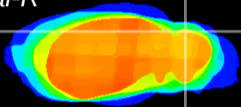

Coronal

Sagittal-R

Sagittal-L

ViBrism: CX12435
Horizontal

Cb lobe