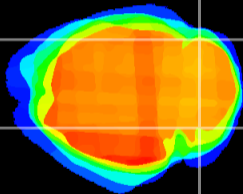

Coronal

Sagittal-R

Sagittal-L

ViBrism: CX12435
Horizontal

Cb lobe