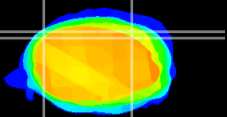

Coronal

Sagittal-R

Sagittal-L

ViBrism: CX12435
Horizontal

Cb lobe