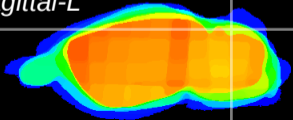

Coronal

Sagittal-R

Sagittal-L

ViBrism: CX12435
Horizontal

Cb lobe