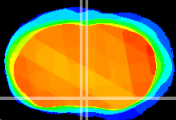

Coronal

Sagittal-R

Sagittal-L

ViBrism: CX12435
Horizontal

MPA