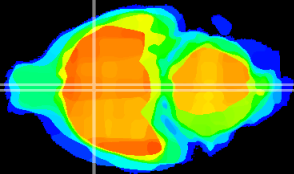

Coronal

Sagittal-R

Sagittal-L

ViBrism: CX12435
Horizontal

MPA