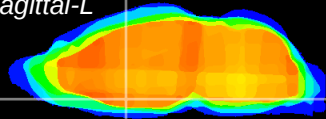

Coronal

Sagittal-R

Sagittal-L

ViBrism: CX12435
Horizontal

MPA