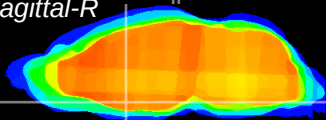

Coronal

Sagittal-R

Sagittal-L

ViBrism: CX12435
Horizontal

MPA