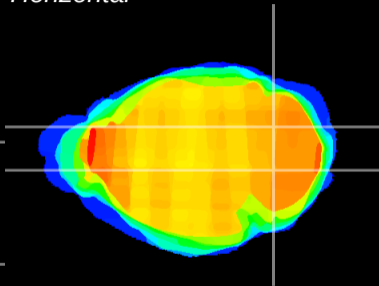

Coronal

Sagittal-R

Sagittal-L

ViBrism: CX12437  
Horizontal

Cb nucleus