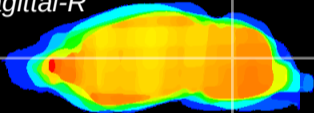

Coronal

Sagittal-R

Sagittal-L

ViBrism: CX12437  
Horizontal

Cb nucleus