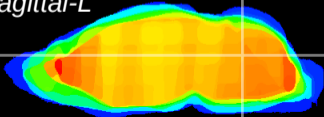

Coronal

Sagittal-R

Sagittal-L

ViBrism: CX12437  
Horizontal

Cb nucleus