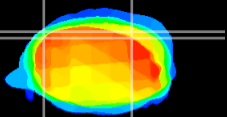

Coronal

Sagittal-R

Sagittal-L

ViBrism: CX12438
Horizontal

Cb lobe