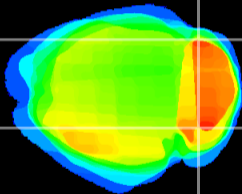

Coronal

Sagittal-R

Sagittal-L

ViBrism: CX12438
Horizontal

Cb lobe