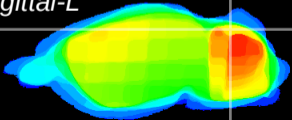

Coronal

Sagittal-R

Sagittal-L

ViBrism: CX12438
Horizontal

Cb lobe