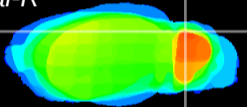

Coronal

Sagittal-R

Sagittal-L

ViBrism: CX12438
Horizontal

Cb lobe