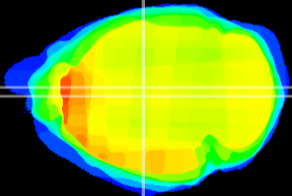

Coronal

Sagittal-R

Sagittal-L

ViBrism: CX12440
Horizontal

Hb