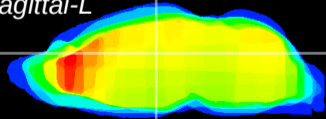

Coronal

Sagittal-R

Sagittal-L

ViBrism: CX12440
Horizontal

Hb