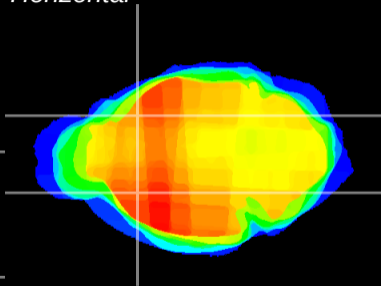

*Coronal*

*Sagittal-R*

*Sagittal-L*

ViBrism: CX12442  
*Horizontal*

CPU lateral