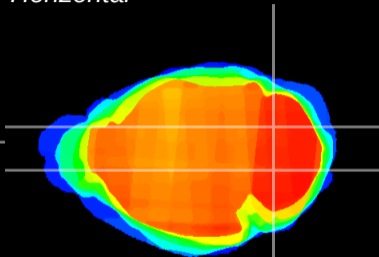

Coronal

Sagittal-R

Sagittal-L

ViBrism: CX12445  
Horizontal

Cb nucleus