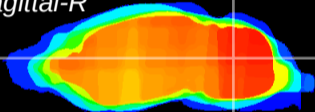

Coronal

Sagittal-R

Sagittal-L

ViBrism: CX12445  
Horizontal

Cb nucleus