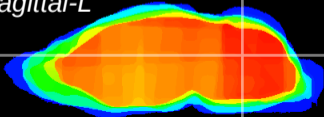

Coronal

Sagittal-R

Sagittal-L

ViBrism: CX12445  
Horizontal

Cb nucleus