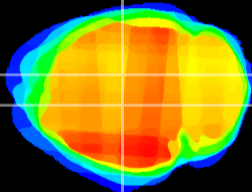

Coronal

Sagittal-R

Sagittal-L

ViBrism: CX12450
Horizontal

DG