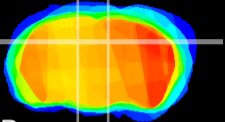

Coronal

Sagittal-R

Sagittal-L

ViBrism: CX12450
Horizontal

DG