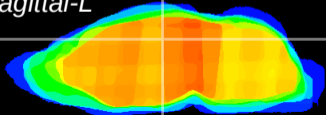

Coronal

Sagittal-R

Sagittal-L

ViBrism: CX12450
Horizontal

DG