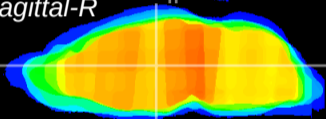

Coronal

Sagittal-R

Sagittal-L

ViBrism: CX12450
Horizontal

MD