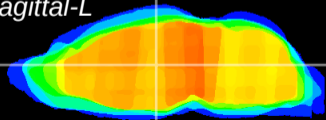

Coronal

Sagittal-R

Sagittal-L

ViBrism: CX12450
Horizontal

MD