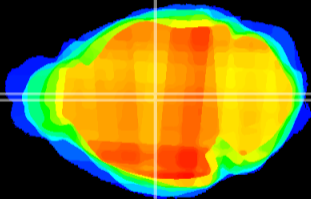

Coronal

Sagittal-R

Sagittal-L

ViBrism: CX12450
Horizontal

MD