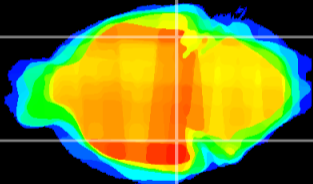

Coronal

Sagittal-R

Sagittal-L

ViBrism: CX12450
Horizontal

ventral S