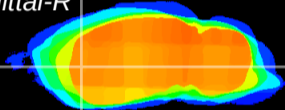

*Coronal*

*Sagittal-R*

*Sagittal-L*

ViBrism: CX12451  
*Horizontal*

CPU lateral