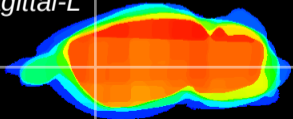

*Coronal*

*Sagittal-R*

*Sagittal-L*

ViBrism: CX12451  
*Horizontal*

CPU lateral