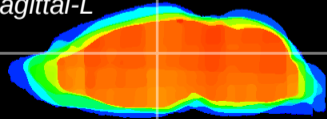

Coronal

Sagittal-R

Sagittal-L

ViBrism: CX12451
Horizontal

Hb