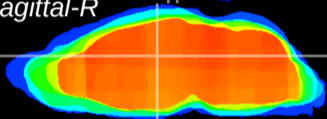

Coronal

Sagittal-R

Sagittal-L

ViBrism: CX12451
Horizontal

Hb