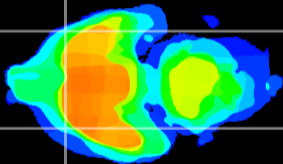

*Coronal*

*Sagittal-R*

*Sagittal-L*

ViBrism: CX12451  
*Horizontal*

Pir