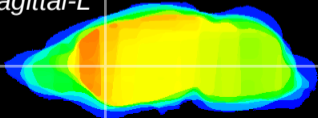

*Coronal*

*Sagittal-R*

*Sagittal-L*

ViBrism: CX12452  
*Horizontal*

CPU medial