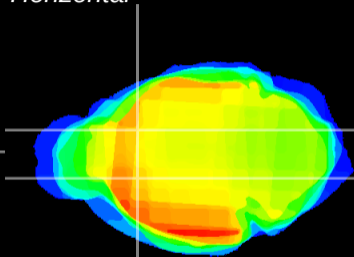

*Coronal*

*Sagittal-R*

*Sagittal-L*

ViBrism: CX12452  
*Horizontal*

CPU medial