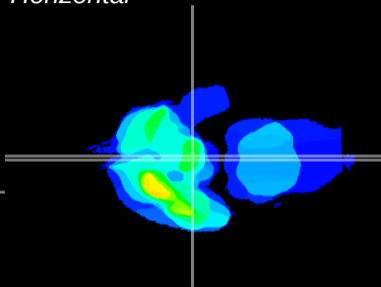

Coronal

Sagittal-R

Sagittal-L

ViBrism: CX12452
Horizontal

ME