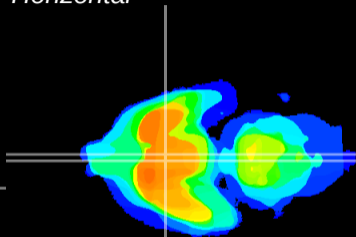

Coronal

Sagittal-R

Sagittal-L

ViBrism: CX12454
Horizontal

SCN