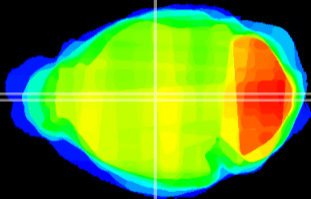

Coronal

Sagittal-R

Sagittal-L

ViBrism: CX12455
Horizontal

MD