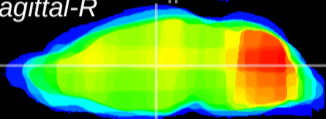

Coronal

Sagittal-R

Sagittal-L

ViBrism: CX12455
Horizontal

MD