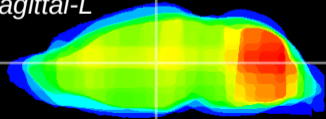

Coronal

Sagittal-R

Sagittal-L

ViBrism: CX12455
Horizontal

MD