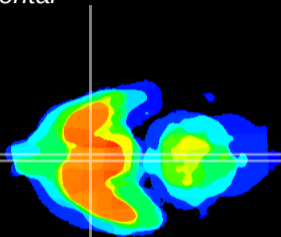

Coronal

Sagittal-R

Sagittal-L

ViBrisM: CX12460  
Horizontal

SCN