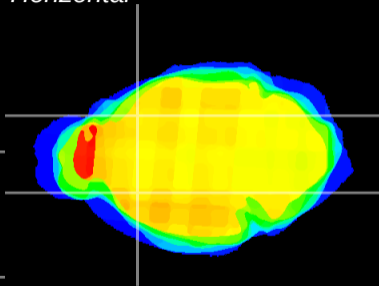

Coronal

Sagittal-R

Sagittal-L

ViBrism: CX12462  
Horizontal

CPU lateral