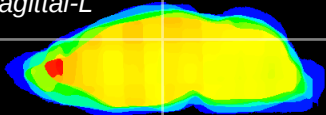

Coronal

Sagittal-R

Sagittal-L

ViBrism: CX12462
Horizontal

DG