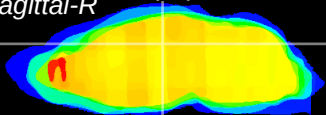

Coronal

Sagittal-R

Sagittal-L

ViBrism: CX12462
Horizontal

DG