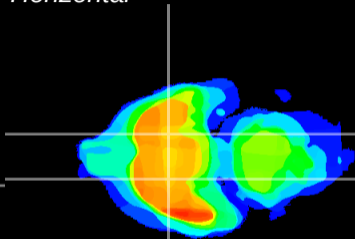

Coronal

Sagittal-R

Sagittal-L

ViBrism: CX12463
Horizontal

S0