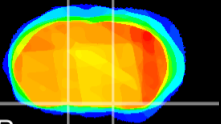

Coronal

Sagittal-R

Sagittal-L

ViBrism: CX12463
Horizontal

S0