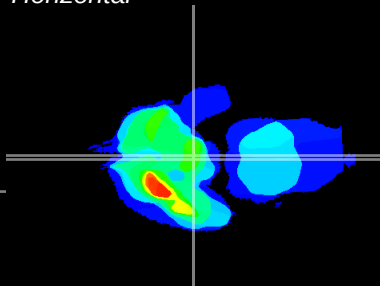

Coronal

Sagittal-R

Sagittal-L

ViBrism: CX12466
Horizontal

ME