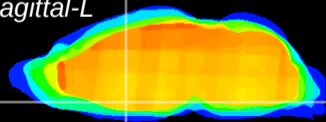

Coronal

Sagittal-R

Sagittal-L

ViBrism: CX12469
Horizontal

MPA