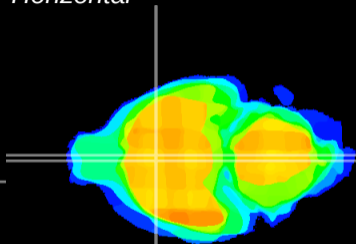

Coronal

Sagittal-R

Sagittal-L

ViBrism: CX12469
Horizontal

MPA