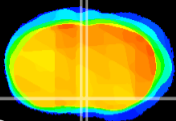

Coronal

Sagittal-R

Sagittal-L

ViBrism: CX12469
Horizontal

MPA