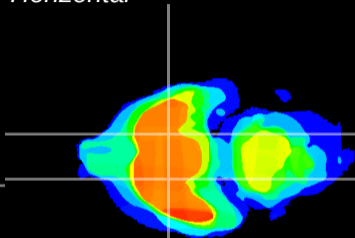

Coronal

Sagittal-R

Sagittal-L

ViBrism: CX12472
Horizontal

S0