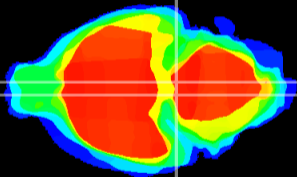

Coronal

Sagittal-R

Sagittal-L

ViBrism: CX12473
Horizontal

Pn