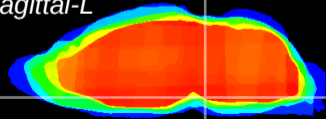

Coronal

Sagittal-R

Sagittal-L

ViBrism: CX12473
Horizontal

Pn