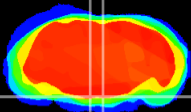

Coronal

Sagittal-R

Sagittal-L

ViBrism: CX12473
Horizontal

Pn