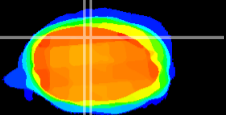

Coronal

Sagittal-R

Sagittal-L

ViBrism: CX12475
Horizontal

Cb vermis