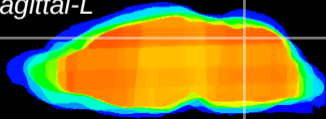

Coronal

Sagittal-R

Sagittal-L

ViBrism: CX12475
Horizontal

Cb vermis