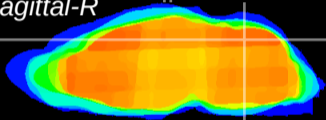

Coronal

Sagittal-R

Sagittal-L

ViBrism: CX12475
Horizontal

Cb vermis