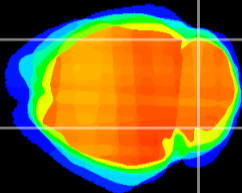

Coronal

Sagittal-R

Sagittal-L

ViBrism: CX12482
Horizontal

Cb lobe