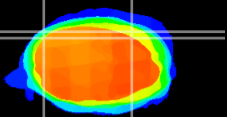

Coronal

Sagittal-R

Sagittal-L

ViBrism: CX12482
Horizontal

Cb lobe