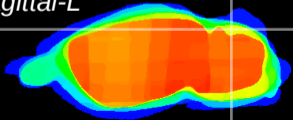

Coronal

Sagittal-R

Sagittal-L

ViBrism: CX12482
Horizontal

Cb lobe