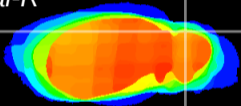

Coronal

Sagittal-R

Sagittal-L

ViBrism: CX12482
Horizontal

Cb lobe