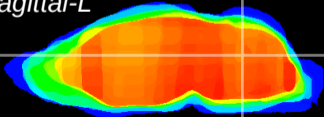

Coronal

Sagittal-R

Sagittal-L

ViBrism: CX12482  
Horizontal

Cb nucleus