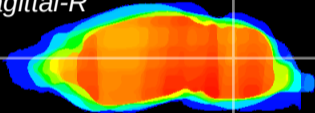

Coronal

Sagittal-R

Sagittal-L

ViBrism: CX12482  
Horizontal

Cb nucleus