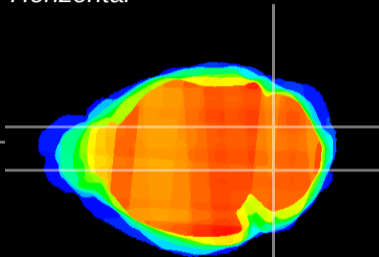

Coronal

Sagittal-R

Sagittal-L

ViBrism: CX12482  
Horizontal

Cb nucleus