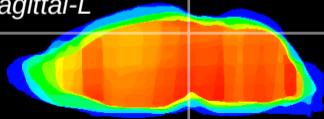

Coronal

Sagittal-R

Sagittal-L

ViBrism: CX12482
Horizontal

SC