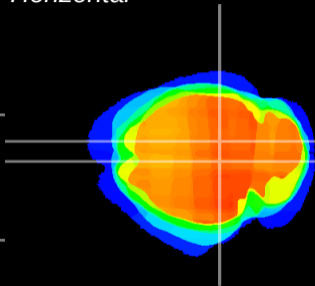

Coronal

Sagittal-R

Sagittal-L

ViBrism: CX12482
Horizontal

SC