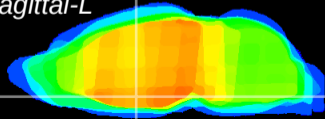

Coronal

Sagittal-R

Sagittal-L

ViBrism: CX12488  
Horizontal

SPa dorsal