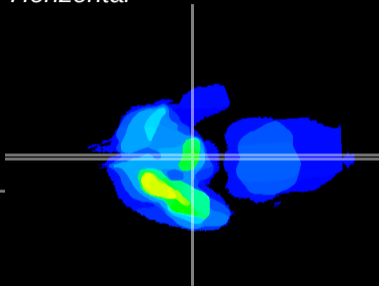

Coronal

Sagittal-R

Sagittal-L

ViBrism: CX12494
Horizontal

ME