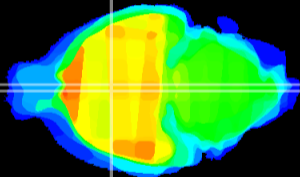

Coronal

Sagittal-R

Sagittal-L

ViBrism: CX12494  
Horizontal

SPa dorsal