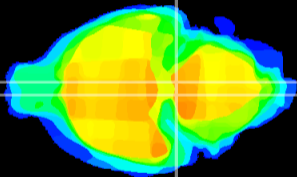

Coronal

Sagittal-R

Sagittal-L

ViBrism: CX12497
Horizontal

Pn