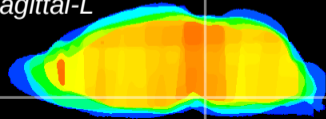

Coronal

Sagittal-R

Sagittal-L

ViBrism: CX12497
Horizontal

Pn