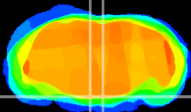

Coronal

Sagittal-R

Sagittal-L

ViBrism: CX12497
Horizontal

Pn