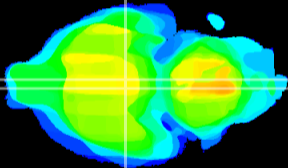

Coronal

Sagittal-R

Sagittal-L

ViBrism: CX12500
Horizontal

VMH