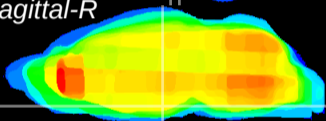

Coronal

Sagittal-R

Sagittal-L

ViBrism: CX12500
Horizontal

VMH