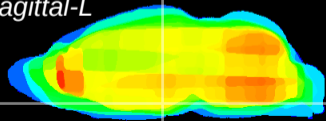

Coronal

Sagittal-R

Sagittal-L

ViBrism: CX12500
Horizontal

VMH