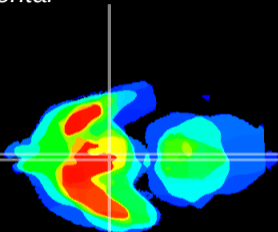

Coronal

Sagittal-R

Sagittal-L

ViBrism: CX12504
Horizontal

Arc